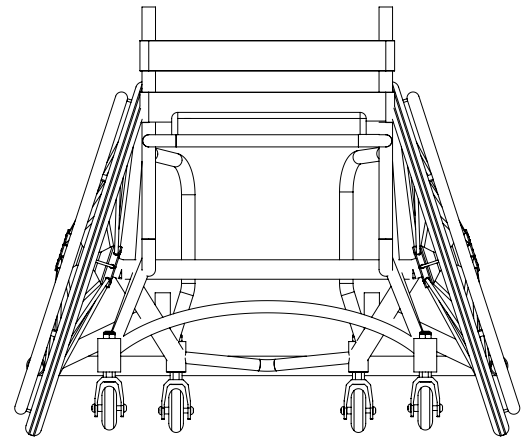

SEAT WIDTH	COLOUR	TICK OPTION	PRICE
14"	RED		£729.00
16"	BLUE		
18"	GREY		

<b>WHEEL SIZE</b>
Quick Release 24" Lenco Sport Wheels

<b>REAR ANTI-TIPPERS</b>
Single Adjustable Anti-Tipper

The customer is aware of the conditions of sale specific to the wheelchair made to measure available by Roma Sport. The order is validated by the customer once the agreement sent by e-mail and payment of the deposit of at least 30% of the total sum of the invoice. Roma Sport offers a retraction period of 3 working days. Delivery time is fixed at the time of the order. Any price offer is valid for a period of 3 months. The chair will remain the property of Roma Sport until full payment is made.